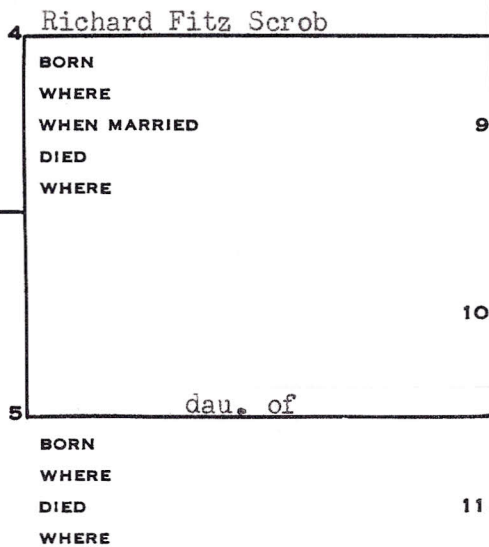

Theron S. Hall
815 East 400 North
Springville, Utah 84663

PEDIGREE CHART

CHART NO. 130 *me*

DATE _____
NAME OF PERSON SUBMITTING CHART _____
STREET ADDRESS _____
CITY _____ STATE _____

NO. 1 ON THIS CHART IS THE SAME PERSON AS NO. 23

ON CHART NO. 4

GIVE HERE NAME OF RECORD OR BOOK WHERE THIS INFORMATION WAS OBTAINED. REFER TO NAMES BY NUMBER.

Collins: R. Ancestors of M.C. Barons, p. 106
Turton: Plantagenet Ancestry, p. 78 (Q940 D2t)
A.F. Bennett: Kinship of Families
Anglo-Saxon Bishops & etc. pp. 300, 358, 359, 450 (Eng 104)