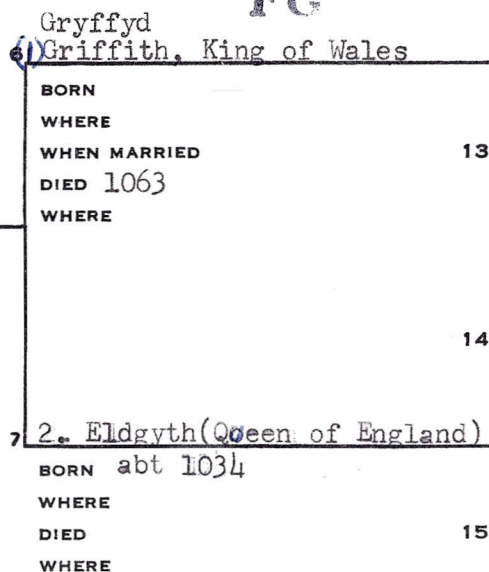

Theron S. Hall
815 East 400 North
Springville, Utah 84663

PEDIGREE CHART

CHART NO. 130 *me*

DATE _____
NAME OF PERSON SUBMITTING CHART _____
STREET ADDRESS _____
CITY _____ STATE _____

NO. 1 ON THIS CHART IS THE SAME PERSON AS NO. 23

ON CHART NO. 4

GIVE HERE NAME OF RECORD OR BOOK WHERE THIS INFORMATION WAS OBTAINED. REFER TO NAMES BY NUMBER.

Collins: R. Ancestors of M.C. Barons, p. 106
Turton: Plantagenet Ancestry, p. 78 (Q940 D2t)
A.F. Bennett: Kinship of Families
Anglo-Saxon Bishops & etc. pp. 300, 358, 359, 450 (Eng 104)