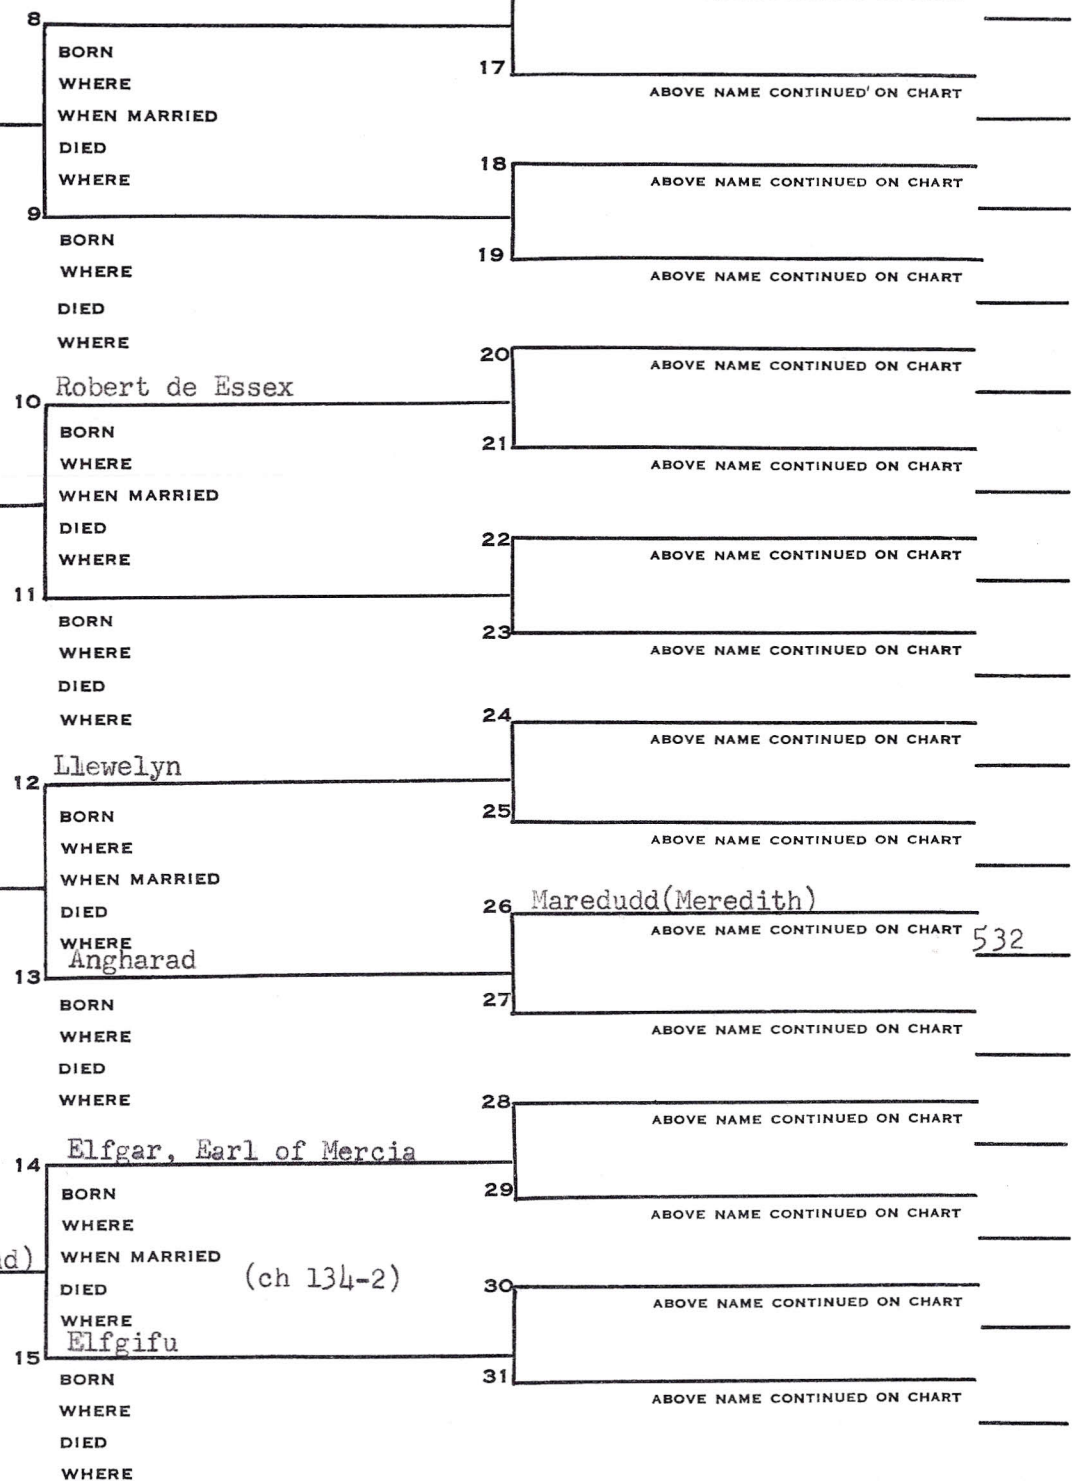

Theron S. Hall
815 East 400 North
Springville, Utah 84663

PEDIGREE CHART

CHART NO. 130 *me*

DATE _____
 NAME OF PERSON SUBMITTING CHART _____
 STREET ADDRESS _____
 CITY _____ STATE _____

NO. 1 ON THIS CHART IS THE SAME PERSON AS NO. 23

ON CHART NO. 4

GIVE HERE NAME OF RECORD OR BOOK WHERE THIS INFORMATION WAS OBTAINED. REFER TO NAMES BY NUMBER.

Collins: R. Ancestors of M.C. Barons, p. 106
 Turton: Plantagenet Ancestry, p. 78 (Q940 D2t)
 A.F. Bennett: Kinship of Families
 Anglo-Saxon Bishops & etc. pp. 300, 358, 359, 450 (Eng 104)